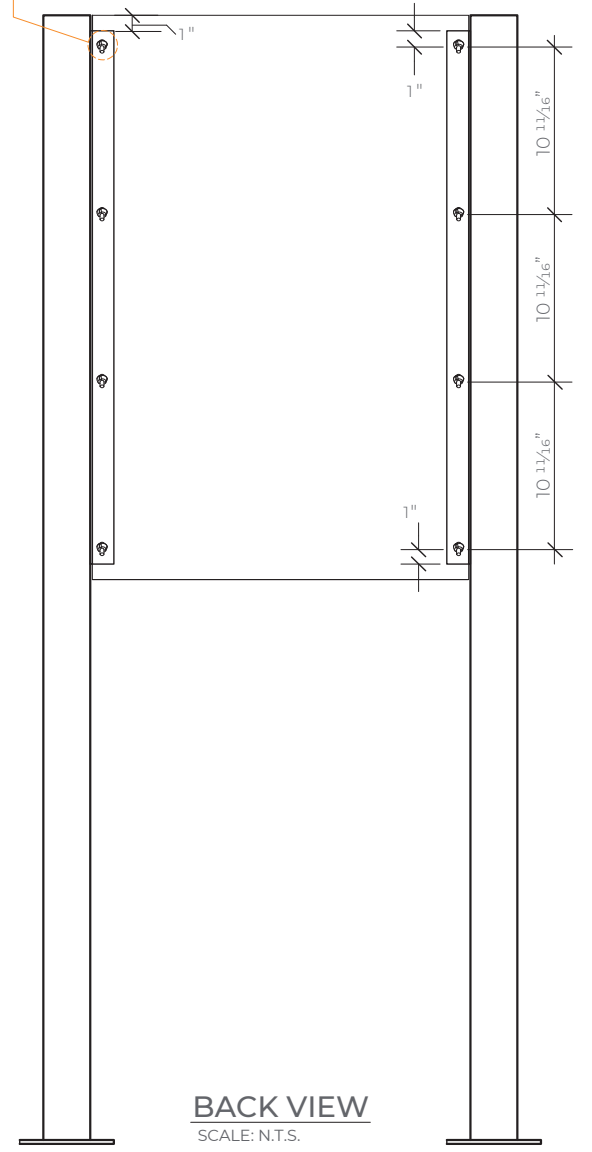

COLONIAL

Technical Drawings

MOUNTING OPTIONS

SCALE: N.T.S.

- ALTO PANEL SIZES VARY (ALTO 36" WIDE x 24" HEIGHT SHOWN)
- BRACKET LENGTH EQUALS THE PANEL LENGTH MINUS 1" AT THE TOP AND 1" AT THE BOTTOM.

COLONIAL