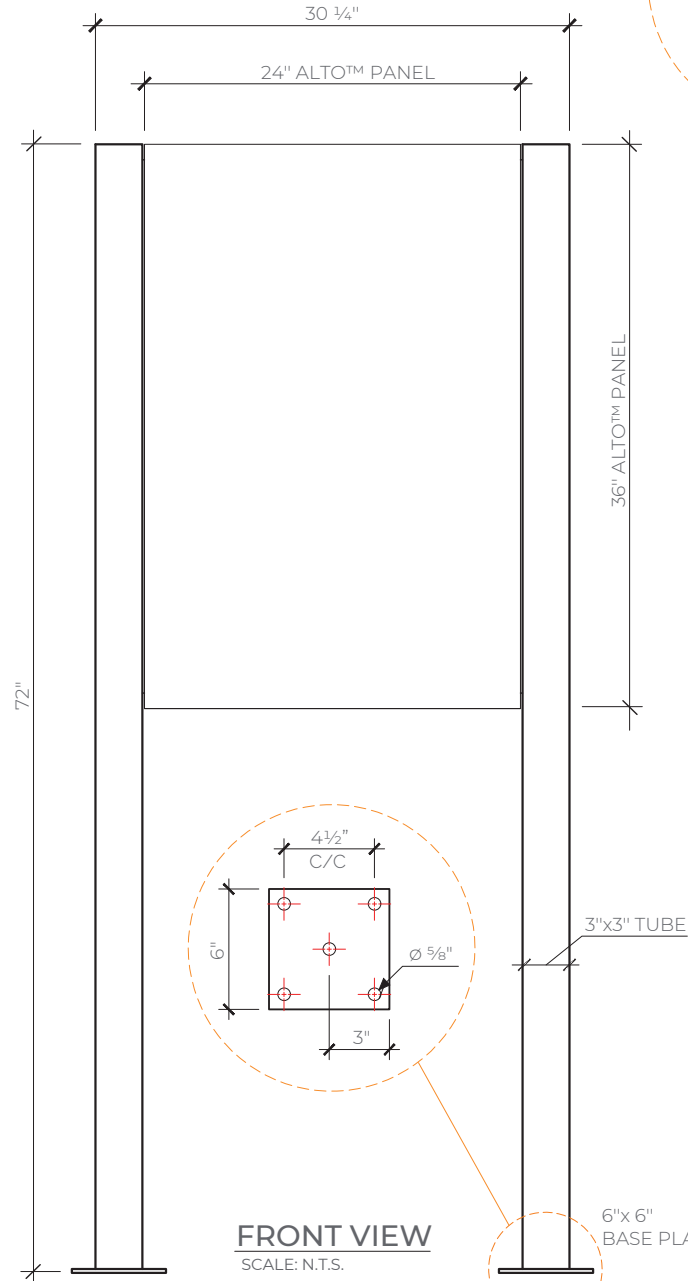

COLONIAL

Technical Drawings

MOUNTING OPTIONS

SCALE: N.T.S.

- ALTO PANEL SIZES VARY (ALTO 36" WIDE x 24" HEIGHT SHOWN)
- BRACKET LENGTH EQUALS THE PANEL LENGTH MINUS 1" AT THE TOP AND 1" AT THE BOTTOM.

COLONIAL