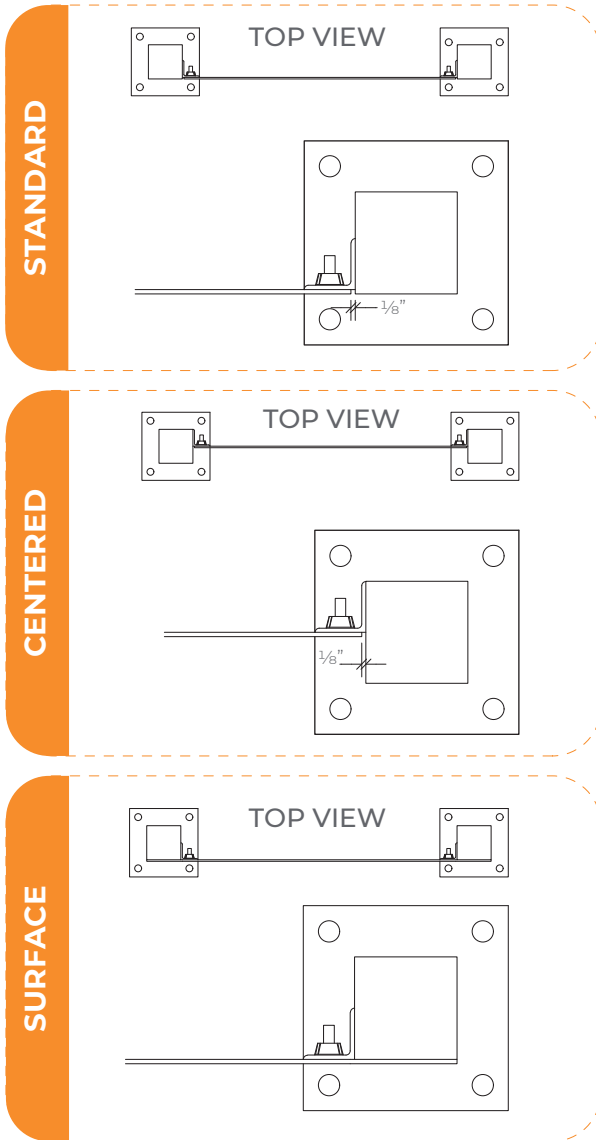

COLONIAL

Technical Drawings

MOUNTING OPTIONS

SCALE: N.T.S.

- ALTO PANEL SIZES VARY (ALTO 36" WIDE x 24" HEIGHT SHOWN)
- BRACKET LENGTH EQUALS THE PANEL LENGTH MINUS 1" AT THE TOP AND 1" AT THE BOTTOM.

COLONIAL

Installation Guide