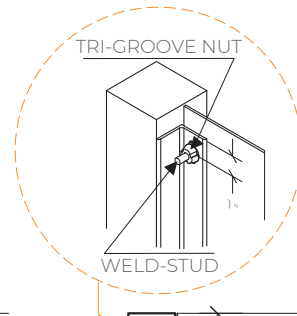

COLONIAL

Technical Drawings

MOUNTING OPTIONS

SCALE: N.T.S.

- ALTO PANEL SIZES VARY (ALTO 36" WIDE x 24" HEIGHT SHOWN)
- BRACKET LENGTH EQUALS THE PANEL LENGTH MINUS 1" AT THE TOP AND 1" AT THE BOTTOM.

COLONIAL