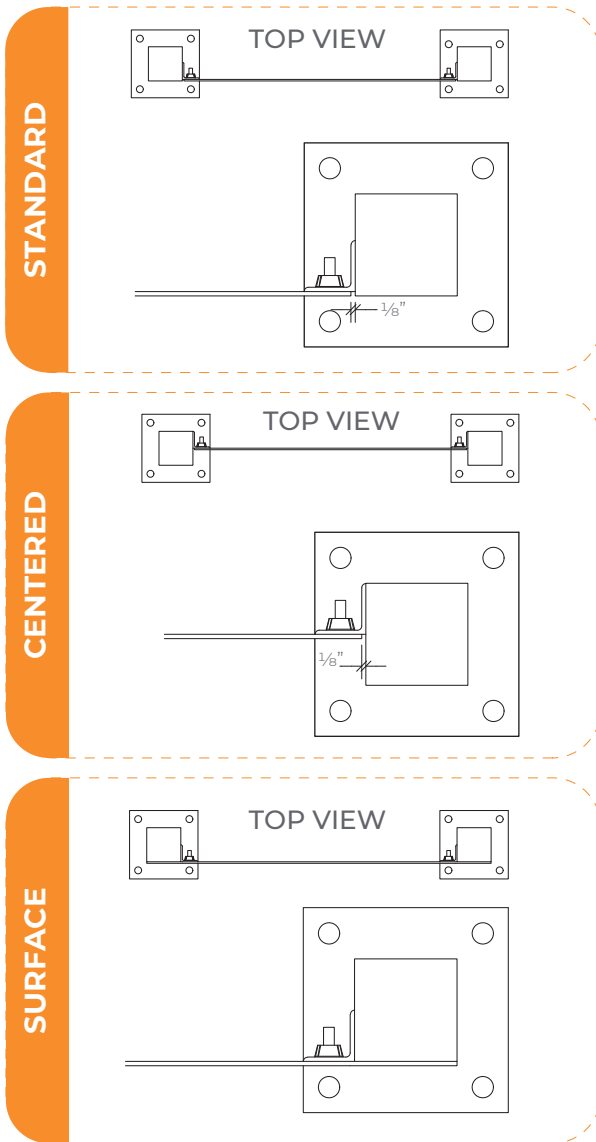

COLONIAL

Technical Drawings

MOUNTING OPTIONS

SCALE: N.T.S.

- ALTO PANEL SIZES VARY (ALTO 36" WIDE x 24" HEIGHT SHOWN)
- BRACKET LENGTH EQUALS THE PANEL LENGTH MINUS 1" AT THE TOP AND 1" AT THE BOTTOM.

COLONIAL

Installation Guide