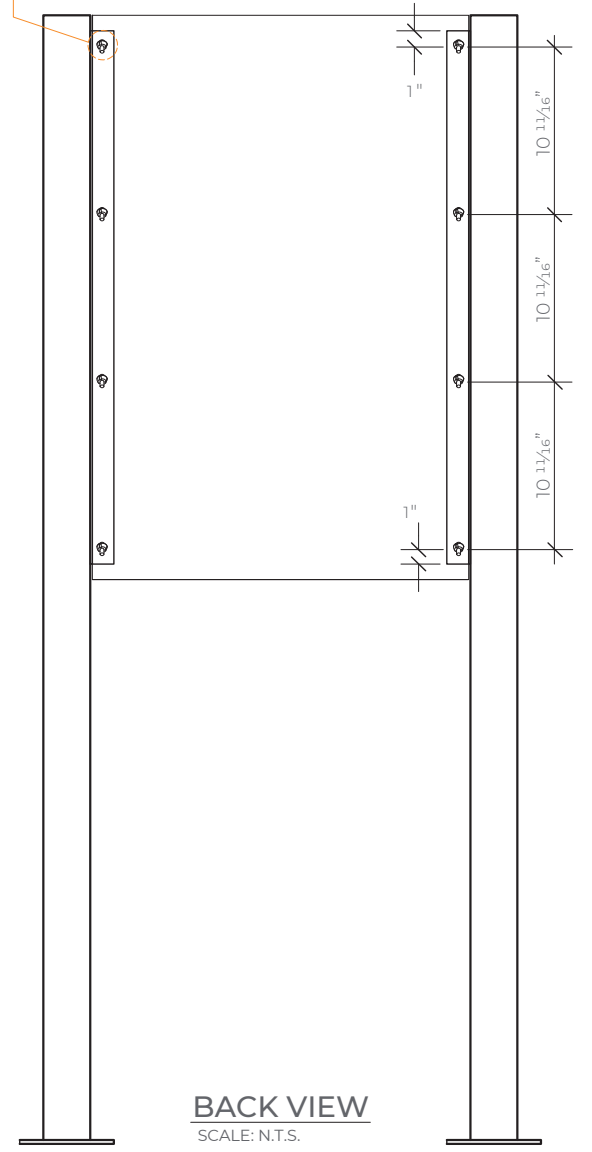

COLONIAL

Technical Drawings

MOUNTING OPTIONS

SCALE: N.T.S.

- ALTO PANEL SIZES VARY (ALTO 36" WIDE x 24" HEIGHT SHOWN)
- BRACKET LENGTH EQUALS THE PANEL LENGTH MINUS 1" AT THE TOP AND 1" AT THE BOTTOM.

COLONIAL