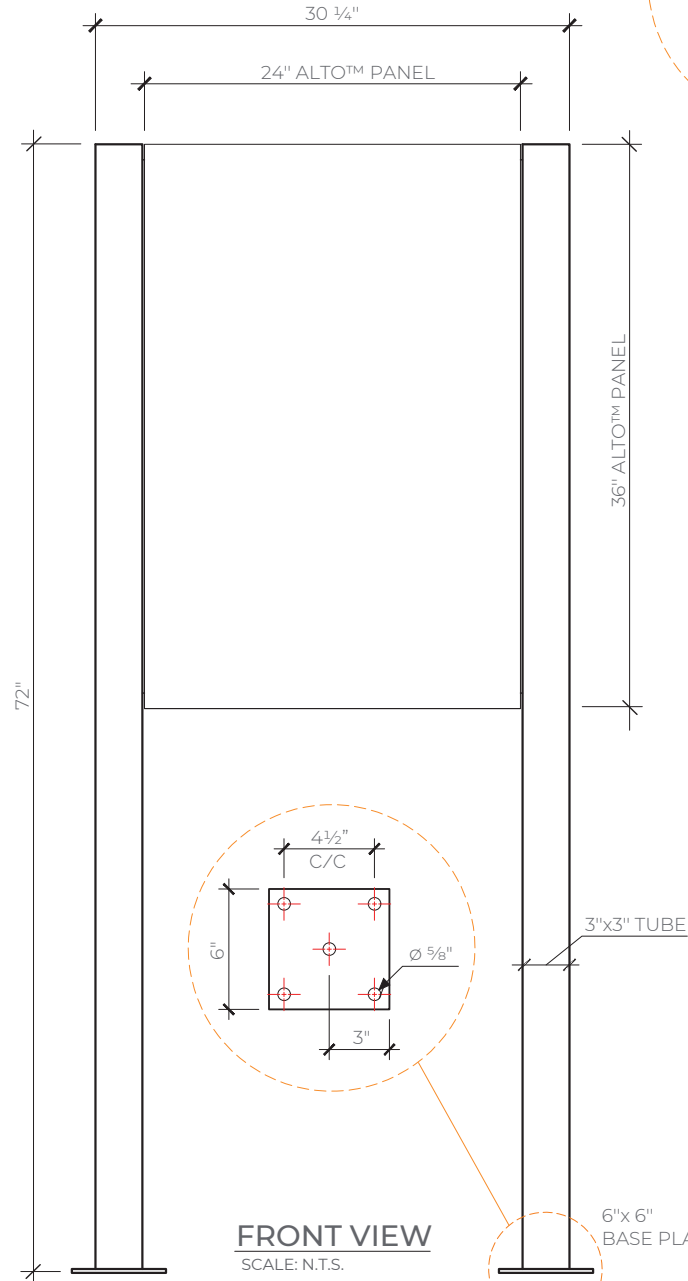

COLONIAL

Technical Drawings

MOUNTING OPTIONS

SCALE: N.T.S.

- ALTO PANEL SIZES VARY (ALTO 36" WIDE x 24" HEIGHT SHOWN)
- BRACKET LENGTH EQUALS THE PANEL LENGTH MINUS 1" AT THE TOP AND 1" AT THE BOTTOM.

COLONIAL