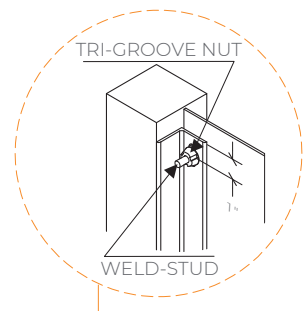

COLONIAL

Technical Drawings

MOUNTING OPTIONS

SCALE: N.T.S.

- ALTO PANEL SIZES VARY (ALTO 36" WIDE x 24" HEIGHT SHOWN)
- BRACKET LENGTH EQUALS THE PANEL LENGTH MINUS 1" AT THE TOP AND 1" AT THE BOTTOM.

COLONIAL